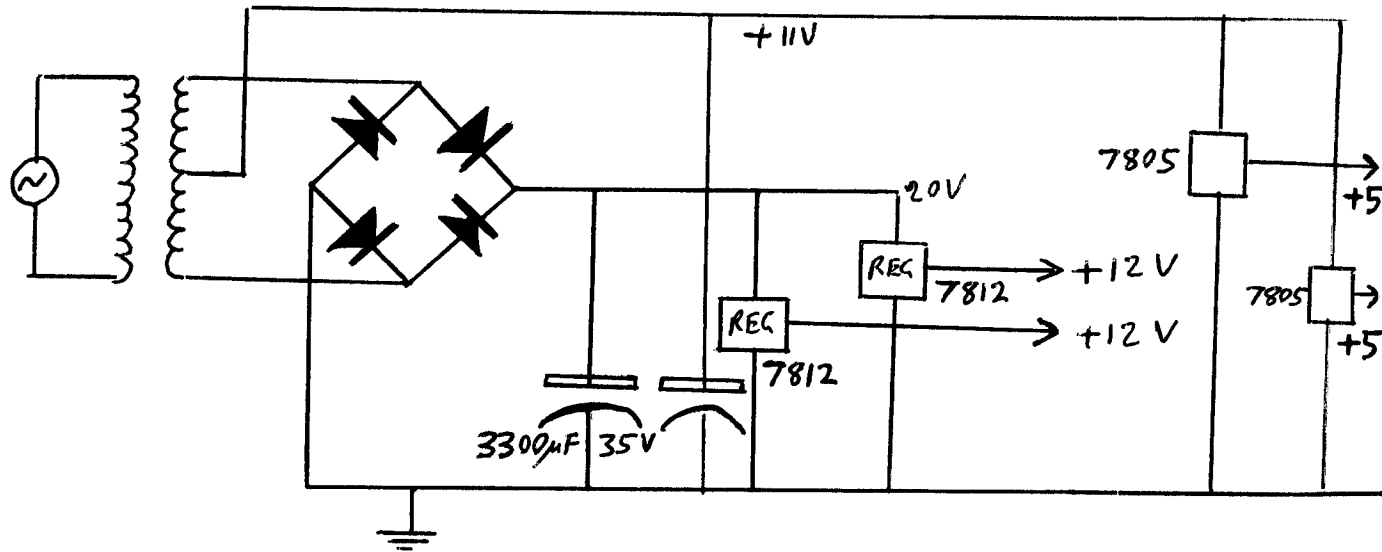

SYMMETRIC

FLOPPY DISC

POWER

TEXAS 8436
UA 7805C

LM340T12
7812

SYMMETRIC SUPPLIED ONE OF EACH 7805 & 7812. FOR 5 1/4" DRIVE.
JHS. ADDED A SECOND 7805 & 7812 TO SUPPLY 3 1/2" DRIVE.